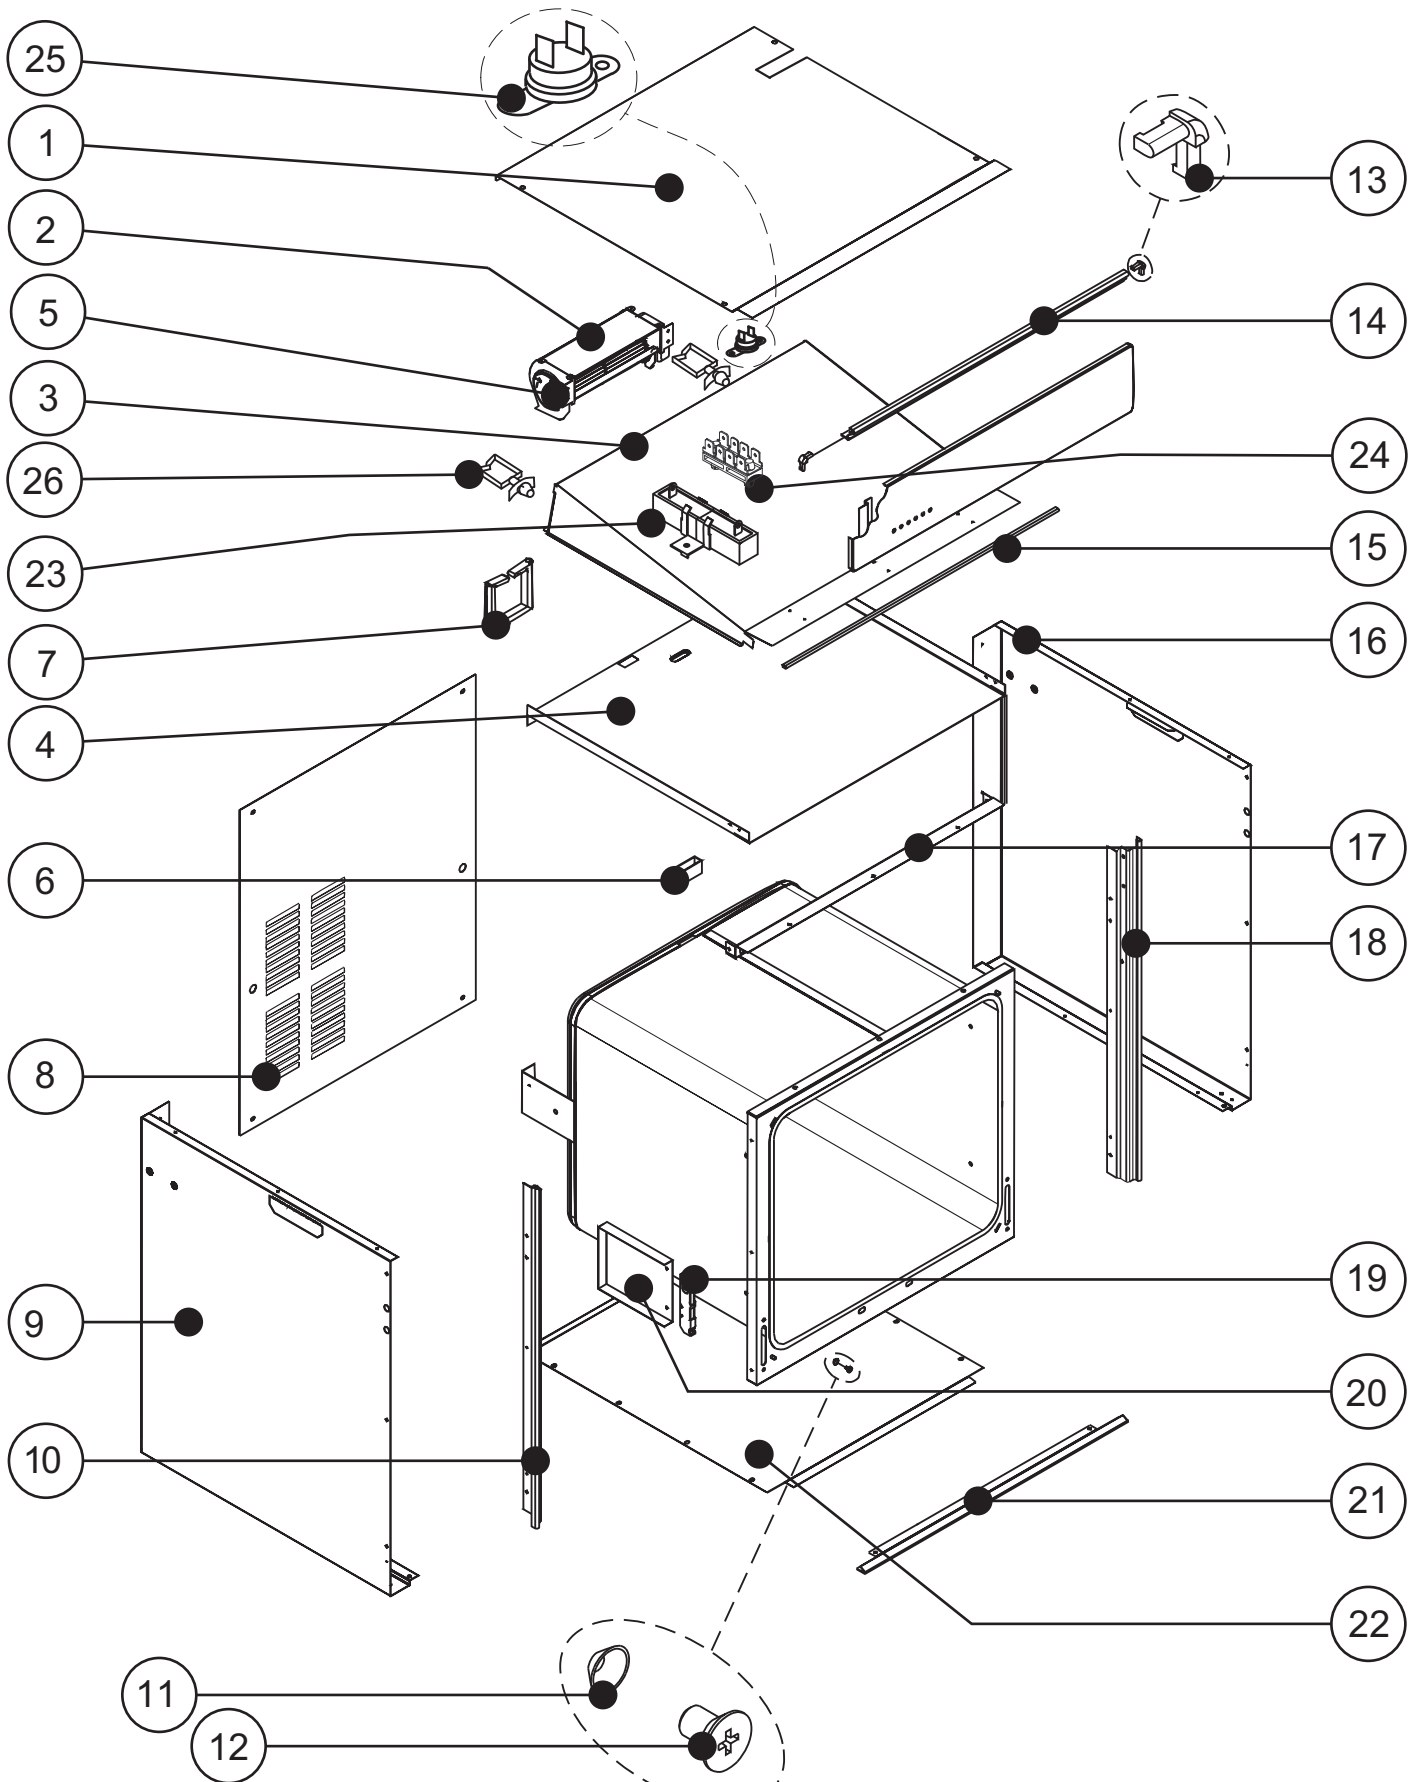

Single Wall Oven General Assembly Diagram

Oven Assembly; Main Oven

Qty Required
EW050
EW100
EW250

Switch Panel Assembly EW100

Door Assembly EW050,EW100,EW250 & EW300

Accessories

Description	EW050	EW100
	Oven Tray	3
Meat Dish Curved	1	
Grill Tray Curved	1	
Thumbscrew	3	
Screw	2	
Fibre Washer	2	
Side runner 2nd oven (RHS)	-	
Side runner 2nd oven (LHS)	-	
Oven Fan Baffle self-clean	1	
Grill Reflector 2nd Oven	-	
Oven Rack	3	
Grill Pan Curved	-	
Grill Pan Rack	-	
8 Rung side Runner (LHS)	1	
8 Rung Side Runner (RHS)	1	
Self Clean Panel	2	