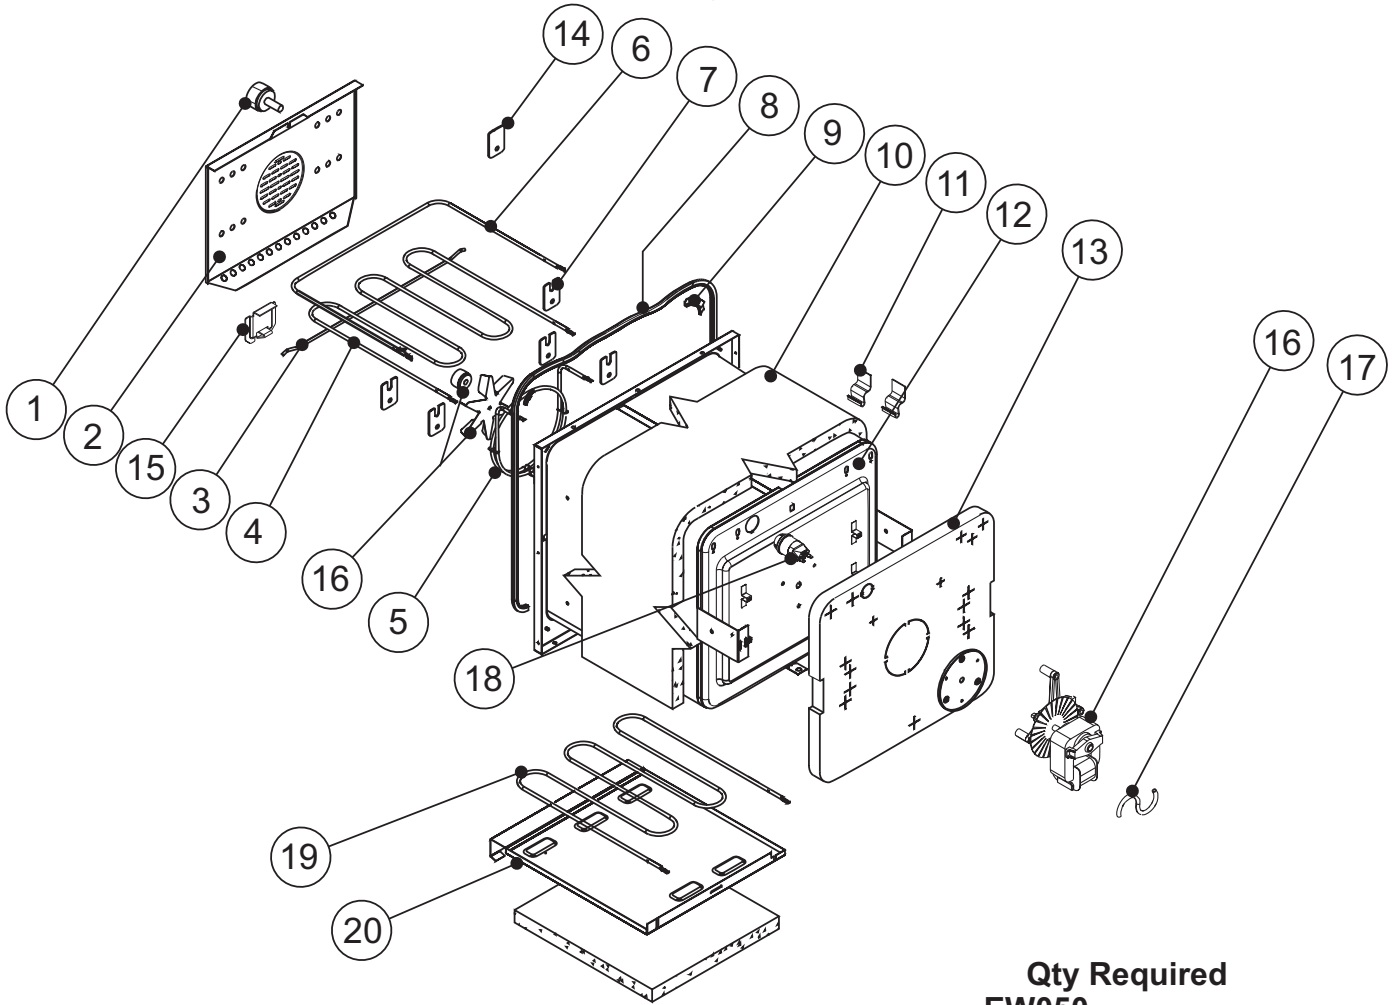

Single Wall Oven General Assembly Diagram

Oven Assembly; Main Oven

Qty Required
EW050
EW100
EW250

Switch Panel Assembly EW100

Door Assembly EW050,EW100,EW250 & EW300

Accessories

Description	EW050	EW100
	Oven Tray	3
Meat Dish Curved	1	
Grill Tray Curved	1	
Thumbscrew	3	
Screw	2	
Fibre Washer	2	
Side runner 2nd oven (RHS)	-	
Side runner 2nd oven (LHS)	-	
Oven Fan Baffle self-clean	1	
Grill Reflector 2nd Oven	-	
Oven Rack	3	
Grill Pan Curved	-	
Grill Pan Rack	-	
8 Rung side Runner (LHS)	1	
8 Rung Side Runner (RHS)	1	
Self Clean Panel	2	