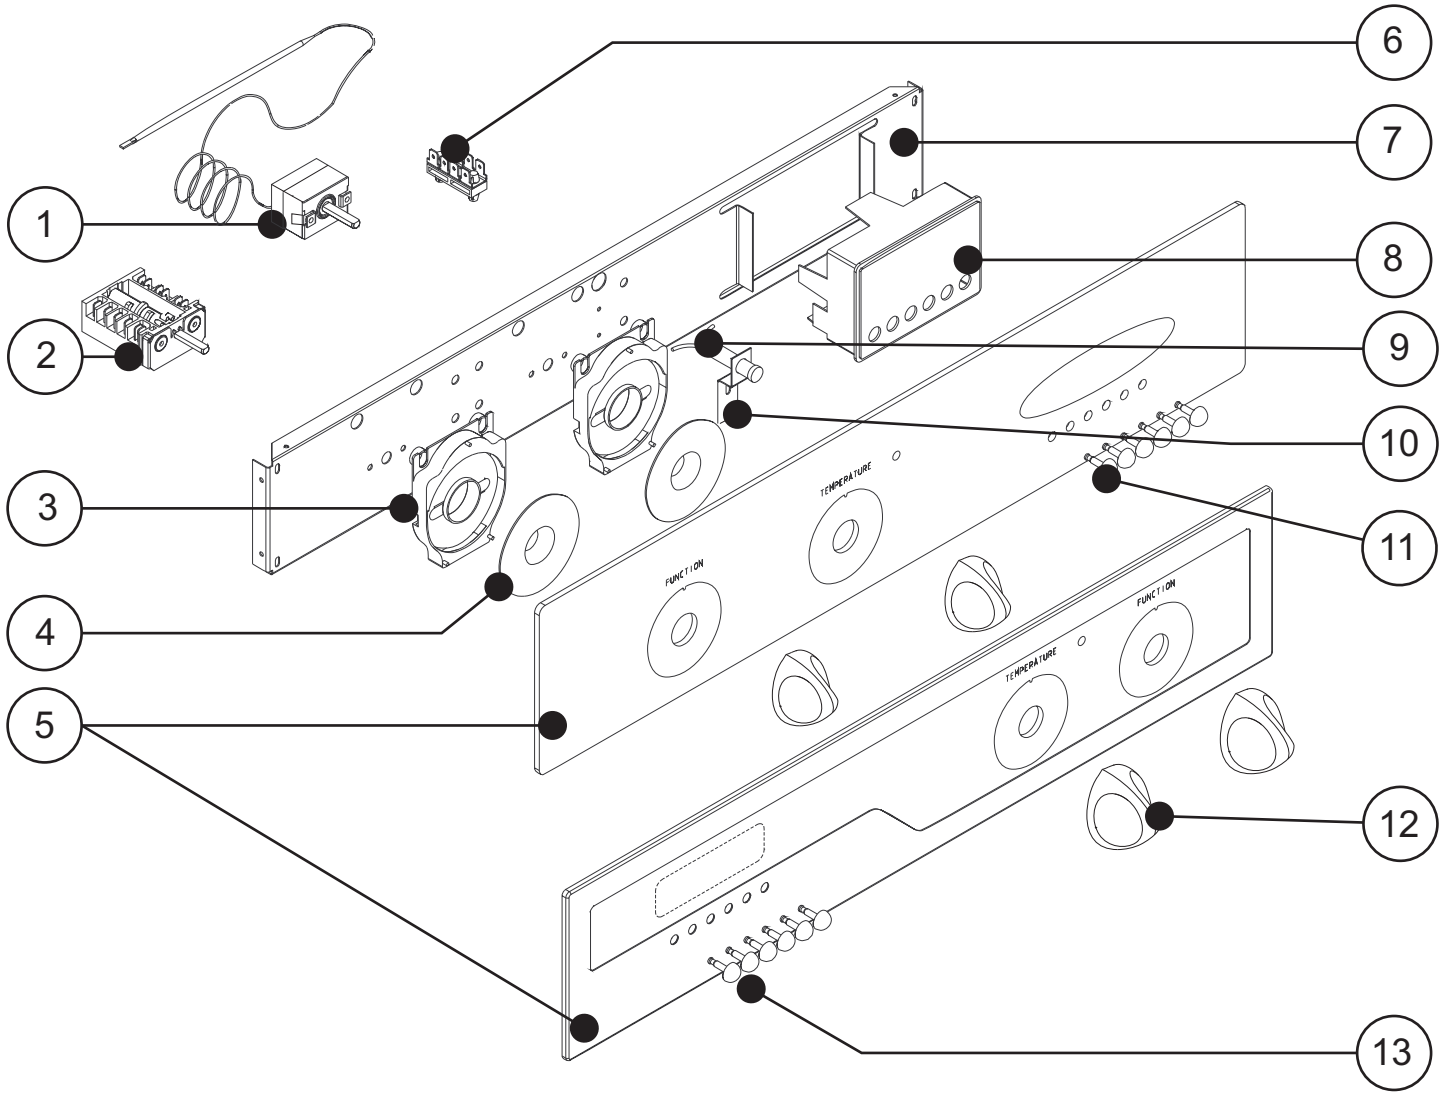

Single Wall Oven General Assembly Diagram

Oven Assembly; Main Oven

Qty Required
EW050
EW100
EW250

Switch Panel Assembly EW100

Door Assembly EW050,EW100,EW250 & EW300

Accessories

Description	EW050	EW100
	Oven Tray	3
Meat Dish Curved	1	
Grill Tray Curved	1	
Thumbscrew	3	
Screw	2	
Fibre Washer	2	
Side runner 2nd oven (RHS)	-	
Side runner 2nd oven (LHS)	-	
Oven Fan Baffle self-clean	1	
Grill Reflector 2nd Oven	-	
Oven Rack	3	
Grill Pan Curved	-	
Grill Pan Rack	-	
8 Rung side Runner (LHS)	1	
8 Rung Side Runner (RHS)	1	
Self Clean Panel	2	