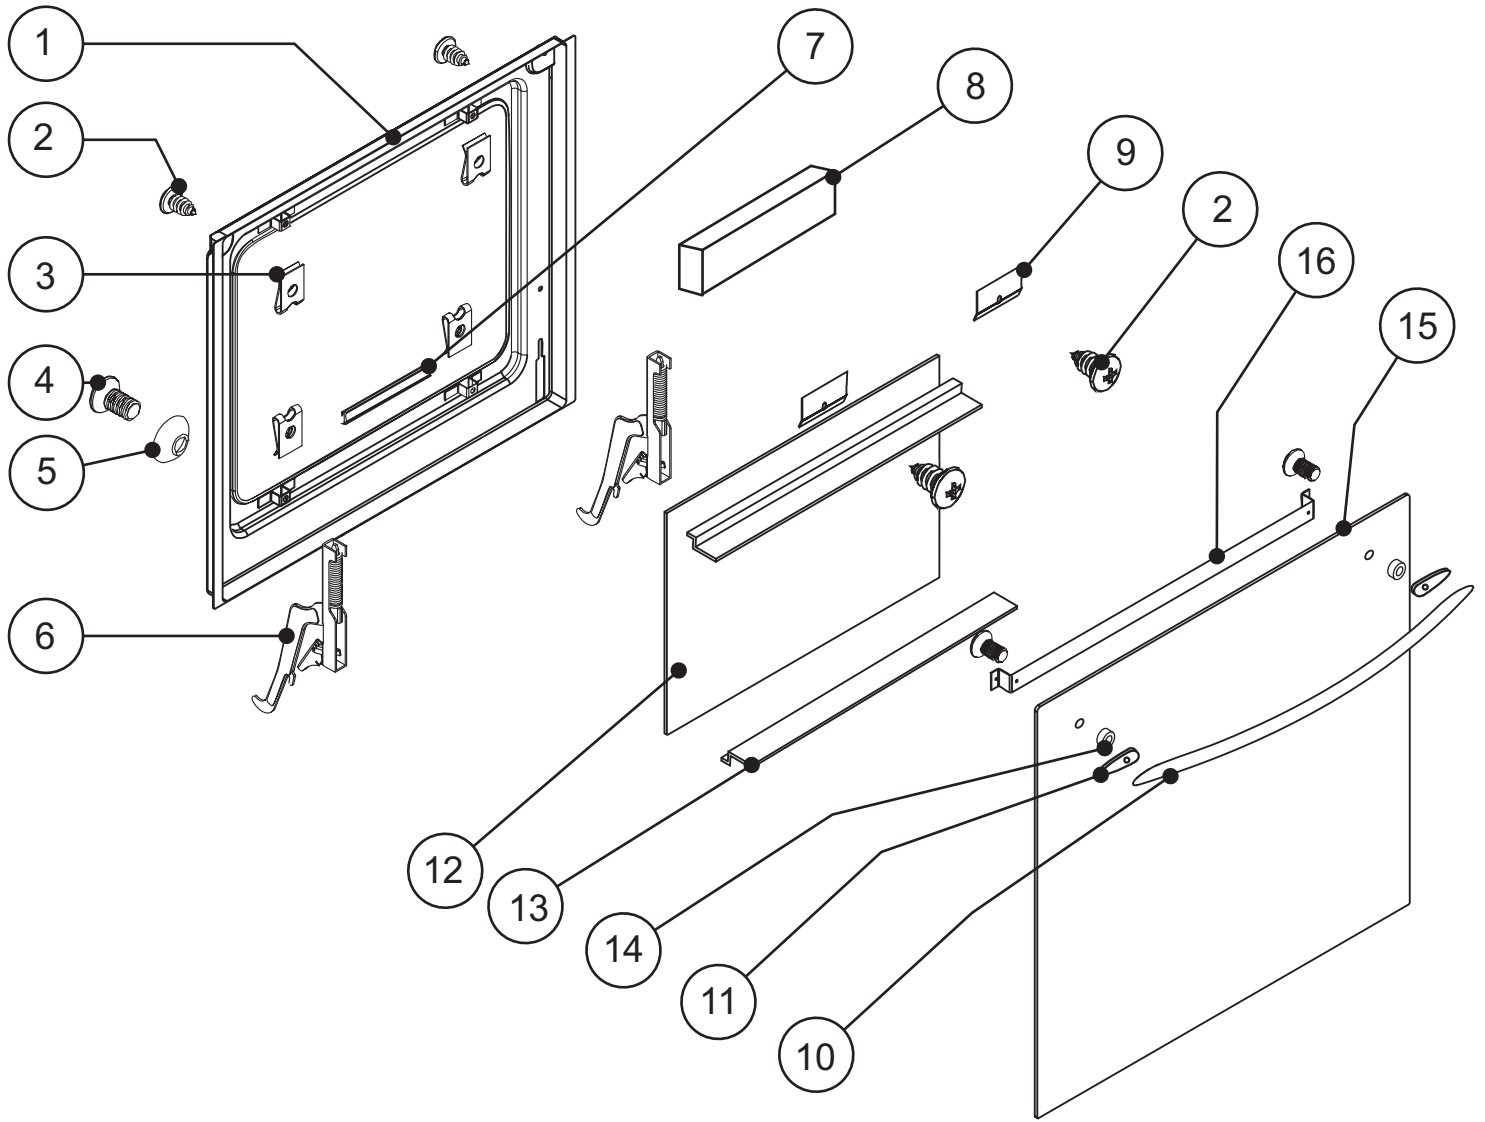

Single Wall Oven General Assembly Diagram

Oven Assembly; Main Oven

Qty Required
EW050
EW100
EW250

Switch Panel Assembly EW100

Door Assembly EW050,EW100,EW250 & EW300

Accessories

Description	EW050	EW100
	Oven Tray	3
Meat Dish Curved	1	
Grill Tray Curved	1	
Thumbscrew	3	
Screw	2	
Fibre Washer	2	
Side runner 2nd oven (RHS)	-	
Side runner 2nd oven (LHS)	-	
Oven Fan Baffle self-clean	1	
Grill Reflector 2nd Oven	-	
Oven Rack	3	
Grill Pan Curved	-	
Grill Pan Rack	-	
8 Rung side Runner (LHS)	1	
8 Rung Side Runner (RHS)	1	
Self Clean Panel	2	